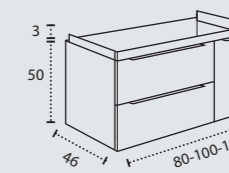

SUSAN

DISEÑO / DESIGN / DÉCOR

DISEÑO ESPECIAL / SPECIAL DESIGN / DÉCOR SPÉCIAL

LACADO / LACQUERED / LAQUÉ

BRILLO O MATE / GLOSS OR MATTE / BRILLANT OU MAT

LAVABOS COMPATIBLES COMPATIBLE BASINS VASQUES COMPATIBLES

Cerámico (centrado y descentrado)
Solid decorado Atena (centrado y descentrado)
Lavabo Bicolor
Nantes (centrado y descentrado)
Solid Surface Niza (centrado y descentrado)
Lavabo piedra natural Urano
Resina Aida
Resina Monaco

Ceramic (centered and displaced)
Atena solid decorated (centered and displaced)
Bicolor sink
Nantes (centered and displaced)
Niza Solid Surface (centered and displaced)
Urano natural stone sink
Aida resin
Monaco resin

Céramique (centré et décentré)
Vasque décorée Atena (centré et décentré)
Vasque Bicolor
Nantes (centré et décentré)
Solid Surface Niza (centré et décentré)
Vasque pierre naturelle Urano
Polybéton Aida
Polybéton Monaco

+INFO P. 146-149

TODOS LOS ESPEJOS SON
COMPATIBLES CON ESTE MODELO
ALL THE MIRRORS ARE AVAILABLE
WITH THIS MODEL
TOUS LES MIROIRS SONT COMPATI-
BLES AVEC CE MODÈLE

+INFO P. 144-145

SUSAN

MUEBLE SUSPENDIDO SUSPENDED FURNITURE MEUBLE SUSPENDU

CAJONES CIERRE SUAVE SOFT CLOSING DRAWERS TIROIRS FERMETURE SILENCIEUSE

NO INCLUYE GRIFO TAP NOT INCLUDED MITIGEUR NON INCLUS

FABRICADO EN DM Y
AGLOMERADO HIDRÓFUGO
MADE IN MDF AND HYDROFUGE
AGGLOMERATE
FABRIQUÉ EN MDF
ET AGLOMÉRÉ
HYDROFUGE

SUSAN

DISPONIBLE DESPLAZADO DERECHA E IZQUIERDA
AVAILABLE DISPLACED RIGHT AND LEFT
DISPONIBLE DÉCENTÉ DROITE ET GAUCHE

COLUMN SUSAN SUSAN COLUMN COLONNE SUSAN