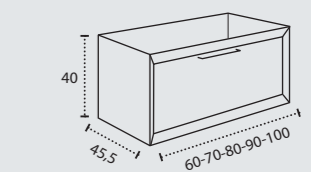

MUEBLE MILA MILA FURNITURE MEUBLE MILA