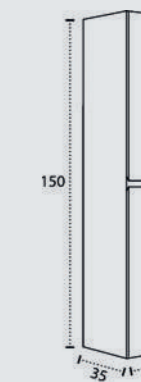

COLUMN T1
COLUMN T1
COLONNE T1