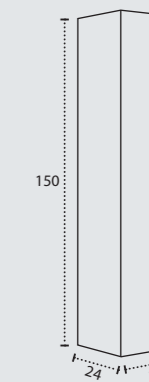

COLUMN SUSAN SUSAN COLUMN COLONNE SUSAN