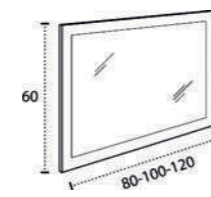

ESPEJOS
MIRRORS / MIROIRS

ESPEJOS LED
LED MIRRORS / LED MIROIRS

CLARA

CAMERINOS
CABINET MIRROR / ARMOIRES MIROIR

* Iluminación incluida
* Light included
* Luminaire inclus

* Iluminación incluida
* Light included
* Luminaire inclus

ILUMINACIÓN
LIGHT / LUMINAIRE