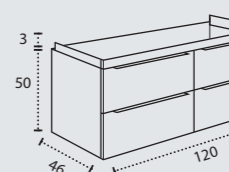

SUSAN

DISEÑO / DESIGN / DÉCOR

DISEÑO ESPECIAL / SPECIAL DESIGN / DÉCOR SPÉCIAL

LACADO / LACQUERED / LAQUÉ

BRILLO O MATE / GLOSS OR MATTE / BRILLANT OU MAT

LAVABOS COMPATIBLES COMPATIBLE BASINS VASQUES COMPATIBLES

Cerámico (centrado y descentrado)
Solid decorado Atena (centrado y descentrado)
Lavabo Bicolor
Nantes (centrado y descentrado)
Solid Surface Niza (centrado y descentrado)
Lavabo piedra natural Urano
Resina Aida
Resina Monaco

Ceramic (centered and displaced)
Atena solid decorated (centered and displaced)
Bicolor sink
Nantes (centered and displaced)
Niza Solid Surface (centered and displaced)
Urano natural stone sink
Aida resin
Monaco resin

Céramique (centré et décentré)
Vasque décorée Atena (centré et décentré)
Vasque Bicolor
Nantes (centré et décentré)
Solid Surface Niza (centré et décentré)
Vasque pierre naturelle Urano
Polybéton Aida
Polybéton Monaco

+INFO P. 146-149

TODOS LOS ESPEJOS SON
COMPATIBLES CON ESTE MODELO
ALL THE MIRRORS ARE AVAILABLE
WITH THIS MODEL
TOUS LES MIROIRS SONT COMPATI-
BLES AVEC CE MODÈLE

+INFO P. 144-145

SUSAN

MUEBLE SUSPENDIDO SUSPENDED FURNITURE MEUBLE SUSPENDU

CAJONES CIERRE SUAVE SOFT CLOSING DRAWERS TIROIRS FERMETURE SILENCIEUSE

NO INCLUYE GRIFO TAP NOT INCLUDED MITIGEUR NON INCLUS

FABRICADO EN DM Y
AGLOMERADO HIDRÓFUGO
MADE IN MDF AND HYDROFUGE
AGGLOMERATE
FABRIQUÉ EN MDF
ET AGLOMÉRÉ
HYDROFUGE

SUSAN

DISPONIBLE DESPLAZADO DERECHA E IZQUIERDA
AVAILABLE DISPLACED RIGHT AND LEFT
DISPONIBLE DÉCENTÉ DROITE ET GAUCHE

COLUMN SUSAN SUSAN COLUMN COLONNE SUSAN