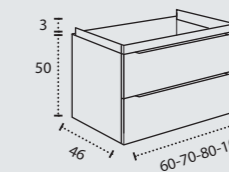

SUSAN

DISEÑO / DESIGN / DÉCOR

DISEÑO ESPECIAL / SPECIAL DESIGN / DÉCOR SPÉCIAL

LACADO / LACQUERED / LAQUÉ

BRILLO O MATE / GLOSS OR MATTE / BRILLANT OU MAT

LAVABOS COMPATIBLES COMPATIBLE BASINS VASQUES COMPATIBLES

Cerámico (centrado y descentrado)
Solid decorado Atena (centrado y descentrado)
Lavabo Bicolor
Nantes (centrado y descentrado)
Solid Surface Niza (centrado y descentrado)
Lavabo piedra natural Urano
Resina Aida
Resina Monaco

Ceramic (centered and displaced)
Atena solid decorated (centered and displaced)
Bicolor sink
Nantes (centered and displaced)
Niza Solid Surface (centered and displaced)
Urano natural stone sink
Aida resin
Monaco resin

Céramique (centré et décentré)
Vasque décorée Atena (centré et décentré)
Vasque Bicolor
Nantes (centré et décentré)
Solid Surface Niza (centré et décentré)
Vasque pierre naturelle Urano
Polybéton Aida
Polybéton Monaco

+INFO P. 146-149

TODOS LOS ESPEJOS SON
COMPATIBLES CON ESTE MODELO
ALL THE MIRRORS ARE AVAILABLE
WITH THIS MODEL
TOUS LES MIROIRS SONT COMPATI-
BLES AVEC CE MODÈLE

+INFO P. 144-145

SUSAN

MUEBLE SUSPENDIDO SUSPENDED FURNITURE MEUBLE SUSPENDU

CAJONES CIERRE SUAVE SOFT CLOSING DRAWERS TIROIRS FERMETURE SILENCIEUSE

NO INCLUYE GRIFO TAP NOT INCLUDED MITIGEUR NON INCLUS

FABRICADO EN DM Y
AGLOMERADO HIDRÓFUGO
MADE IN MDF AND HYDROFUGE
AGGLOMERATE
FABRIQUÉ EN MDF
ET AGLOMÉRÉ
HYDROFUGE

SUSAN

DISPONIBLE DESPLAZADO DERECHA E IZQUIERDA
AVAILABLE DISPLACED RIGHT AND LEFT
DISPONIBLE DÉCENTÉ DROITE ET GAUCHE

COLUMN SUSAN SUSAN COLUMN COLONNE SUSAN