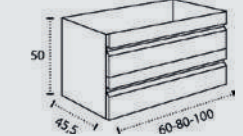

SIANI

DISEÑO / DESIGN / DÉCOR

DISEÑO ESPECIAL / SPECIAL DESIGN / DÉCOR SPÉCIAL

LACADO / LACQUERED / LAQUÉ

OPCIÓN:
BRILLO O MATE
OPTION:
GLOSS OR MATTE
OPTION:
BRILLANT OU MAT

LAVABOS COMPATIBLES COMPATIBLE BASINS VASQUES COMPATIBLES

Cerámica (centrado y descentrado)
Solid decorado Atena (centrado y descentrado)
Lavabo Bicolor
Nantes (centrado y descentrado)
Resina Aida
Resina Monaco
Solid Surface Niza (centrado y descentrado)
Solid Surface Marsella (centrado y descentrado)
Escuadra Marsella
Tapas (Fondo 46 cm)
Lavabo SOLID SURFACE Lyon
Lavabo cerámico Horus
Lavabo cerámico Keops
Lavabo cerámico Circus
Lavabo piedra natural Urano
Lavabo Marino piedra natural
Encimera Venus piedra natural
Encimera Cannes

Ceramic (centered and displaced)
Atena solid decorated (centered and displaced)
Bicolor sink
Nantes (centered and displaced)
Aida resin
Monaco resin
Niza Solid Surface (centered and displaced)
Marsella Solid Surface (centered and displaced)
Marsella square
Worktop (Depth 46 cm)
SOLID SURFACE sink Lyon
Horus ceramic sink
Keops ceramic sink
Circus ceramic sink
Urano natural stone sink
Marino sink natural stone
Venus worktop natural stone
Cannes worktop

Céramique (centré et décentré)
Vasque décorée Atena (centré et décentré)
Vasque Bicolor
Nantes (centré et décentré)
Polybéton Aida
Polybéton Monaco
Solid Surface Niza (centré et décentré)
Solid Surface Marseille (centré et décentré)
Equerre Marseille
Plan de travail (Profondeur 46 cm)
Vasque SOLID SURFACE Lyon
Vasque céramique Horus
Vasque céramique Keops
Vasque céramique Circus
Vasque pierre naturelle Urano
Vasque Marino pierre naturelle
Vasque Venus pierre naturelle
Vasque Cannes

+INFO P. 146-149