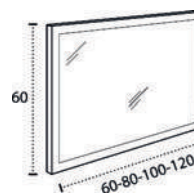

ESPEJOS
MIRRORS / MIROIRS

MARINA

ESPEJOS LED
LED MIRRORS / LED MIROIRS

CAMERINOS
CABINET MIRROR / ARMOIRES MIROIR

* Iluminación incluida
* Light included
* Luminaire inclus

* Iluminación incluida
* Light included
* Luminaire inclus

ILUMINACIÓN
LIGHT / LUMINAIRE