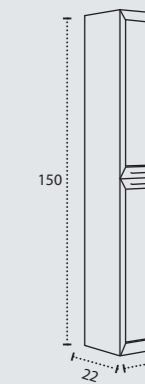

COLUMNA REVERSIBLE MADISON MADISON REVERSIBLE COLUMN COLONNE REVERSIBLE MADISON